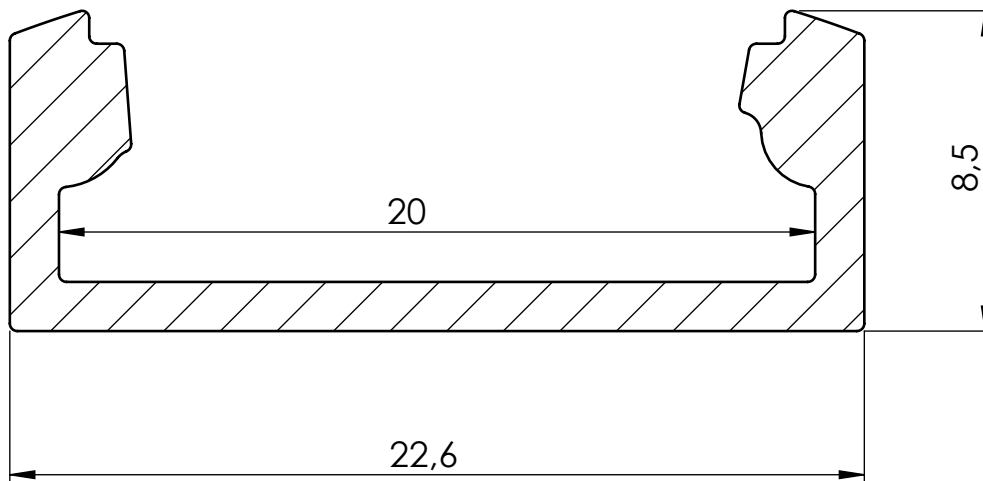

SLIM LINE WIDE 8mm

SCALE 1 : 1

PRODUCT CODE: AL-SLW8

DESCRIPTION: SLW8, anodized in silver aluminum LED profile

WEIGHT: 0.16 kg/m

UNITS: millimeters

SCALE: 5:1

SHEET SIZE: A4