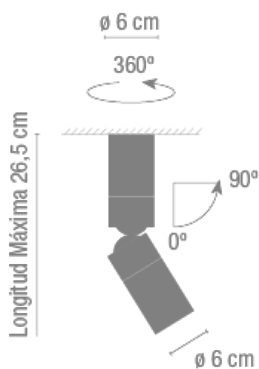

Description

STAGE is a ceiling light with a rotating spotlight to position the light. Designed by X. Claramunt & M. de Mas. It is available in two colours: white lacquer and matt graphite.

Diffuser

Without diffuser

Materials

Ceiling rose: Aluminum

Body: Aluminum

Finish

8960-03 Matt white lacquer (RAL 9010)

8960-18 Matt graphite lacquer (RAL 7016)

Sketch

Electrical characteristics

1 Box / 0.21 x 0.21 x 0.48 m. / Vol. 0.0211 m³ /

Gross weight 1.8 kg. / Net weight 1.6 kg.

Installation and assembly

Please, see the installation manual

Light distribution

Highlight

Lamp used to highlight a specific element.