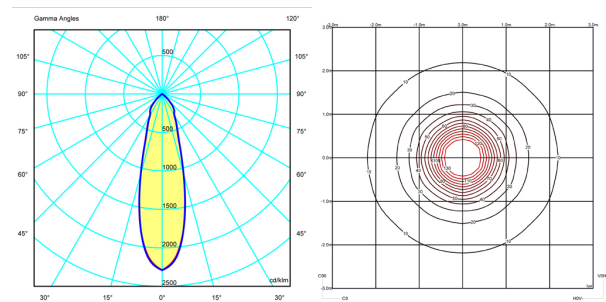

Photometric data