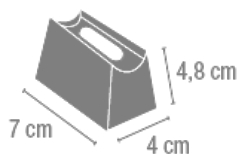

LINESTRA

Design by Prolif Diffusion Studio.

Reference

8031.

Application

Bathrooms Lamps

Description

Wall light available in two finishes: chrome and matt nickel for diffuser with single connection bulb.

Diffuser

For single-connection bulb

Materials

Body: Aluminum

Finish

8031-01 Chrome (Telegrey 4)

8031-30 Matt nickel (Signal grey)

Sketch

Electrical characteristics

1 x S14d 230V 6W LED

Total 6.0 W

OR

1 x S14d 230V 9W LED

Total 9.0 W

VIBIA