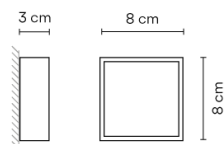

ALPHA

Design by Ramos & Bassols.

Reference

7925.

Application

Wall Lamps

Installation type

Surface

Description

Square wall light designed by Ramos & Bassols. Available in matt white lacquer and chrome, matt black lacquer and chrome, matt graphite lacquer and black and matt white lacquer. LED light source.

Diffuser

Polycarbonate diffuser

Materials

Box: Zamak

Lid: Steel

Finish

7925-03 Matt white lacquer and chrome (RAL 9016)

7925-04 Matt black lacquer and chrome (RAL 9005)

7925-18 Matt graphite lacquer and black (RAL 7016)

7925-93 Matt white lacquer (RAL 9016)

Sketch