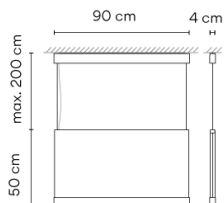

CURTAIN

Design by Arik Levy.

VIBIA

Reference

7211.

Application

Hanging lamps

Installation type

Surface

Description

Individual version of Curtain. It is a pendant lamp designed by Arik Levy which provides uplighting and downlighting. It is adjustable and comes in two finishes: matt white lacquered and matt graphite lacquered profile. The colour of the screen fabric is mink.

Diffuser

Polycarbonate diffuser

Materials

Profile: Aluminum
Diffuser: Polycarbonate
Curtain: Screen

Finish

7211-18 (ADAPTA RF 9913 WX)

7211-93 (RAL 9016)

Sketch

Led 2700K CRI >80 5930 lm 157 lm/W

Driver included: CC - Constant Current 700 mA 220-240V 50/60Hz

Electronic dimming 1-10V PUSH

ficha.fichatecnicaproducto.regulacion.opcional DALI

Physical characteristics

1 Box / 0.18 x 0.39 x 1.01 m. / Vol. 0.0691 m³ /

Gross weight 6.1 kg. / Net weight 4.4 kg.

Installation and assembly

Please, see the installation manual