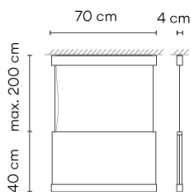

CURTAIN

Design by Arik Levy.

VIBIA

Reference

7181.

Application

Hanging lamps

Installation type

Surface

Description

Individual version of Curtain. It is a pendant lamp designed by Arik Levy which provides uplighting and downlighting. It is adjustable and comes in two finishes: matt white lacquered and matt graphite lacquered profile. The colour of the screen fabric is mink.

Diffuser

Polycarbonate diffuser

Materials

Profile: Aluminum
Diffuser: Polycarbonate
Curtain: Screen

Finish

7181-18 (ADAPTA RF 9913 WX)

7181-93 (RAL 9016)

Sketch

Led 2700K CRI >80 4612 lm 157 lm/W

Driver included: CC - Constant Current 700 mA 110-240V 50/60Hz

Electronic dimming 1-10V PUSH

ficha.fichatecnicaproducto.regulacion.opcional DALI

Physical characteristics

1 Box / 0.18 x 0.39 x 0.81 m. / Vol. 0.0554 m³ /

Gross weight 5.0 kg. / Net weight 3.5 kg.

Installation and assembly

Please, see the installation manual