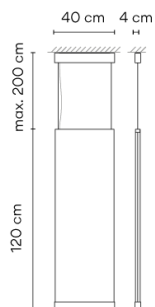

CURTAIN

Design by Arik Levy.

VIBIA

Reference

7171.

Application

Hanging lamps

Installation type

Surface

Description

Individual version of Curtain. It is a pendant lamp designed by Arik Levy which provides uplighting and downlighting. It is adjustable and comes in two finishes: matt white lacquered and matt graphite lacquered profile. The colour of the screen fabric is mink.

Diffuser

Polycarbonate diffuser

Materials

Profile: Aluminum
Diffuser: Polycarbonate
Curtain: Screen

Finish

7171-18 (ADAPTA RF 9913 WX)

7171-93 (RAL 9016)

Sketch

Led 2700K CRI >80 2636 lm 157 lm/W

Driver included: CC - Constant Current 700 mA 110-240V 50/60Hz

Electronic dimming 1-10V PUSH

ficha.fichatecnicaproducto.regulacion.opcional DALI

Physical characteristics

1 Box / 0.18 x 0.39 x 0.51 m. / Vol. 0.0349 m³ /

Gross weight 3.5 kg. / Net weight 2.4 kg.

Installation and assembly

Please, see the installation manual