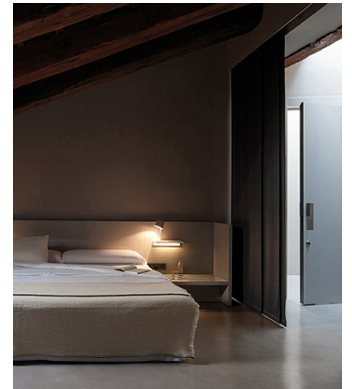

Electrical characteristics

1 x LED STRIP 24V 1,63W
AND
1 x LED 4,5W 350mA

Total 6.1 W

VIBIA