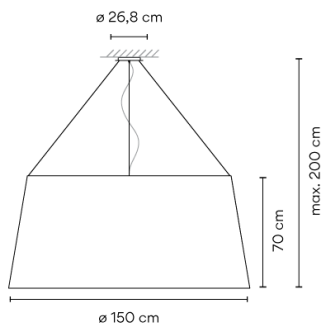

WARM

Design by Ramos & Bassols.

Reference

4935.

Application

Hanging lamps

Description

WARM is an oversized tapered drum pendant with an off-white screen mesh shade that is appealing, elegant and adaptable to any atmosphere. Designed by Ramos & Bassols, with frosted top and bottom diffusers.

Diffuser

Methacrylate diffuser

Materials

Shade: Screen

Diffuser: Methacrylate

Finish

4935-58 Off-white matt lacquer (D2-1109005 Matt beige)

Sketch