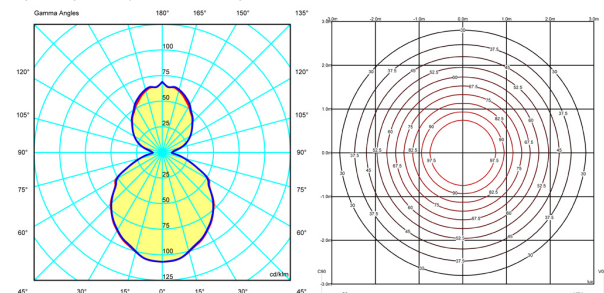

Light distribution

General lighting

Lamp for general lighting that equally distributes the light in all directions.

Photometric data

Efficiency : 51.84%

Coordinate system : CG

Total flux : 9500.00 lm

Maximum value : 106.82 cd/klm

Light position : C=0.00 G=0.00

Symmetry on the planes : Double symmetrical

Isolux : Floor

Light position :

X=0.00m Y=0.00m Z=3.00m

Certificates