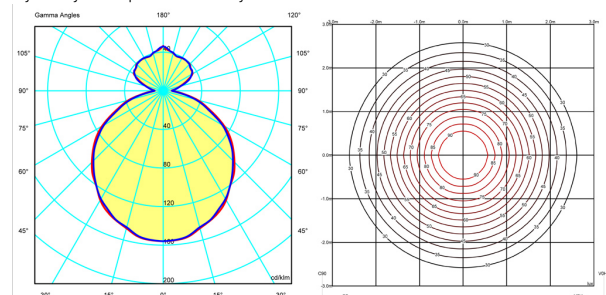

Light distribution

General lighting

Lamp for general lighting that equally distributes the light in all directions.

Photometric data

Efficiency : 64.15%

Coordinate system : CG

Total flux : 5600.00 lm

Maximum value : 155.91 cd/klm

Light position : C=0.00 G=0.00

Symmetry on the planes : Double symmetrical

Isolux : Floor

Light position :

X=0.00m Y=0.00m Z=3.00m

Certificates