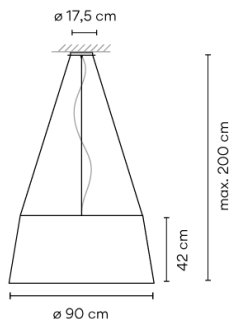

WARM

Design by Ramos & Bassols.

Reference

4930.

Application

Hanging lamps

Description

WARM is a tapered drum pendant with an off-white screen mesh shade that is appealing, elegant and adaptable to any atmosphere. Designed by Ramos & Bassols, with frosted top and bottom diffusers.

Diffuser

Methacrylate diffuser

Materials

Shade: Screen

Diffuser: Methacrylate

Finish

4930-58 Off-white matt lacquer (D2-1109005 Matt beige)

Sketch