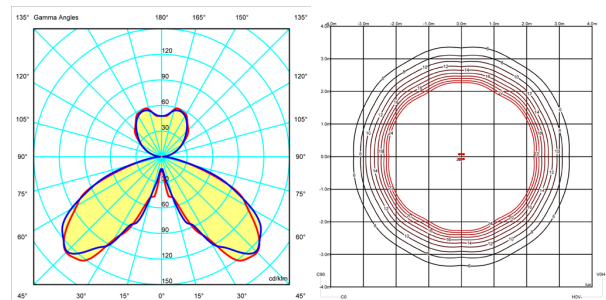

Photometric data