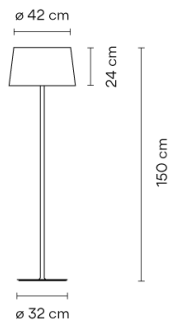

WARM

Design by Ramos & Bassols.

Reference

4905.

Application

Floor Lamps

Description

WARM is a floor lamp with an off-white screen mesh shade that is appealing, elegant and adaptable to any atmosphere. Designed by Ramos & Bassols, the body is finished in off-white matte lacquer. On/off switch on cord. Frosted acrylic top diffuser.

Diffuser

Methacrylate diffuser

Materials

Shade: Screen
Diffuser: Methacrylate
Tube: Aluminum
Base: Steel

Finish

4905-58 Off-white matt lacquer (D2-1109005 Matt beige)

Sketch