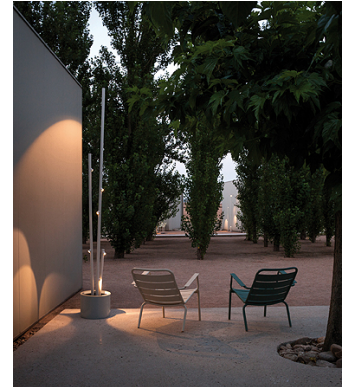

Electrical characteristics

9 x LED2,1W 700mA

Total 20.7 W

VIBIA