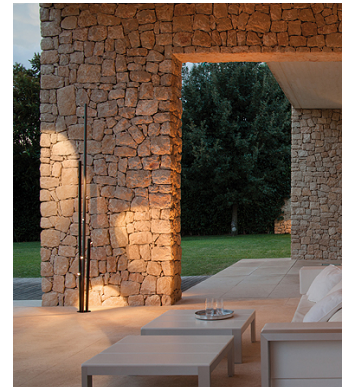

BAMBOO

Design by Antoni Arola & Enric Rodríguez.

Reference

4810.

Application

Outdoor lamps

Installation type

Built-in

Description

Bamboo is a recessed outdoor lamp with two arms. Available in three finishes – khaki, stainless steel and off-white – that make it possible to camouflage and integrate it into the landscape, with the added surprise that it produces light. Designed by Antoni Arola & Enric Rodríguez.

Diffuser

Methacrylate diffuser

Materials

Cane: Resin + fiberglass

Diffuser: Methacrylate

Finish

4810-07 Matt Khaki lacquer (RAL 7006)

4810-54 Matt oxide lacquer (RAL 8017)

4810-58 Off-white matt lacquer (Pantone Warm Gray 2 U)

Sketch

Electrical characteristics

5 x LED2,1W 700mA

AND

5 x LED2,1W 700mA

Total 23.0 W

VIBIA