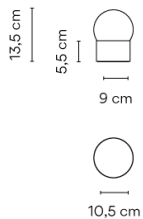

JUNE

Design by Emiliana Design Studio.

VIBIA

Reference

4790.

Application

Outdoor lamps

Description

Table lamp designed by Emiliana Design Studio. Individual portable version charged via a removable cable. It is adjustable and has a battery life of 6 to 18 hours (depending on the light intensity). Its light source is LED and its diffuser is opal blown glass.

Diffuser

Blow-glass diffuser

Materials

Sphere: Blown glass
Diffuser: Polycarbonate
Body: Aluminum

Finish

4790-54 Matt dark-brown lacquer (Pantone Black U)

Sketch

Electrical characteristics

1 x LED 1W 350mA

Total 1.0 W