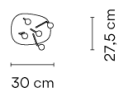

Electrical characteristics

5 x LED2,1W 700mA

Total 11.5 W