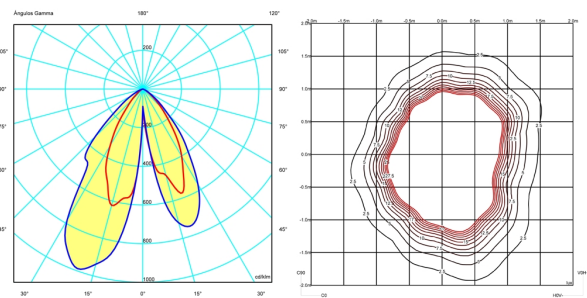

Photometric data