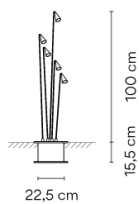

BRISA

Design by Lievore Altherr Molina.

VIBIA

Reference

4640.

Application

Outdoor lamps

Installation type

Built-in

Description

BRISA is a fitted outdoor lamp with five revolving, adjustable arms. It is ideal for illuminating garden spaces and paths. Designed by Liévore, Altherr, Molina, it is available in two colours: khaki lacquer or matt oxide.

Diffuser

Polycarbonate diffuser

Materials

Shade: Aluminum
Base: Aluminum
Vertical tube: Steel
Disc: Stainless steel

Finish

4640-07 Matt Khaki lacquer (RAL 7039)

4640-54 Matt oxide lacquer (RAL 8014)

Sketch

Electrical characteristics

5 x LED2,1W 700mA

Total 11.5 W