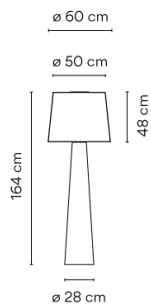

## Sketch

## Physical characteristics

3 Box / 0.63 x 0.61 x 2.11 m. / Vol. 1.1365 m<sup>3</sup> /

Gross weight 47.2 kg. / Net weight 42.5 kg.