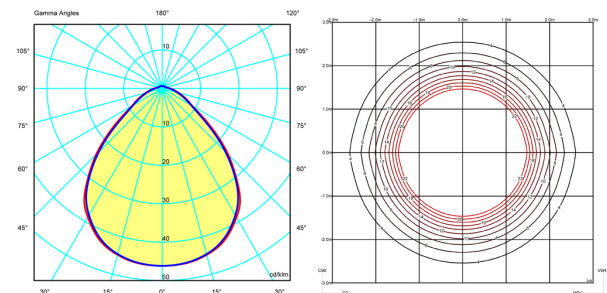

Installation and assembly

Please, see the installation manual

Light distribution

General lighting

Lamp for general lighting that equally distributes the light in all directions.

Photometric data

Certificates