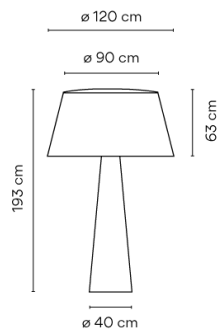

4060-07 Green fibreglass (RAL 6018)

4060-08 Orange fibreglass (RAL 2008)

Sketch

Electrical characteristics

1 x 2GX13 230V 60W (T5C)

AND

1 x LED 2,4W 700mA

Total 60.0 W

VIBIA

Led 3100K CRI >80 181 lm 86 lm/W

Fixture: 532 lm 9 lm/W

Driver included: CV - Contant Voltage 700 mA 230V 50Hz

Physical characteristics

4 Box / 1.27 x 1.24 x 0.74 m. / Vol. 2.0546 m³ /

Gross weight 126.0 kg. / Net weight 113.7 kg.