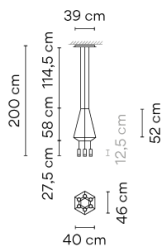

WIREFLOW

Design by Arik Levy.

Reference

0308.

Application

Hanging lamps

Installation type

Surface

Description

Wireflow designed by Arik Levy. A hanging lamp which reviews and updates the chandelier look through an exercise of simplification that explores its essence and enhances its outline with great delicacy and at the same time a strong formal presence. Its appearance, as a structure of fine cables finished with eight LED terminals, discretely connects with classic chandelier models, taking this type of lamp to a new, groundbreaking and futuristic dimension. Employing CREA product configurator software, the design can be modified to adapt to your specific project requirements.

Diffuser

Pressed-glass diffuser

Materials

Diffuser: Glass
Body: Aluminum
Horizontal rods: Steel
Ceiling rose: Steel

Finish

0308-04 Black lacquer (RAL 9005)

Sketch