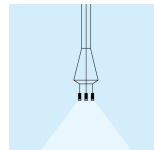

Light distribution

General lighting

Lamp for general lighting that equally distributes the light in all directions.