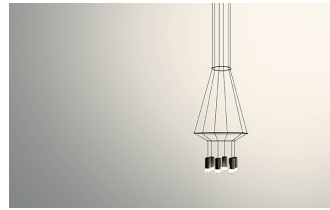

Led 2700K CRI >80 2942 lm 109 lm/W

Fixture: 1180 lm 60 lm/W

Driver included: CC - Constant Current 350 mA 100-240V 50/60Hz

Electronic dimming DALI 1-10V PUSH

ficha.fichatecnicaproducto.regulacion.opcional SMART

Physical characteristics

2 Box / 0.27 x 0.60 x 0.60 m. / Vol. 0.1238 m³ /

Gross weight 8.4 kg. / Net weight 7.6 kg.

Installation and assembly

Please, see the installation manual

Light distribution

General lighting

Lamp for general lighting that equally distributes the light in all directions.

Photometric data

Efficiency : 40.11%

Coordinate system : CG

Total flux : 2941.60

Maximum value : 53.87

Light position : C=15.00 G=55.00

Symmetry on the planes : Double symmetrical

Isolux : Floor

Light position :

X=0.00m Y=0.00m Z=2.50m