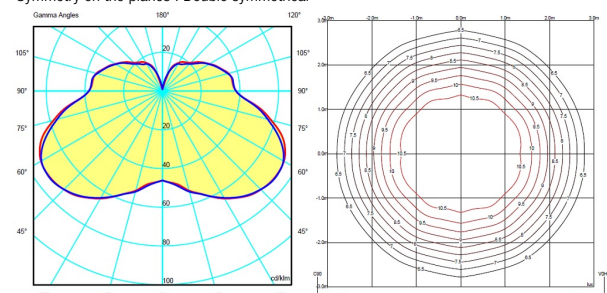

vibia@vibia.com www.vibia.com