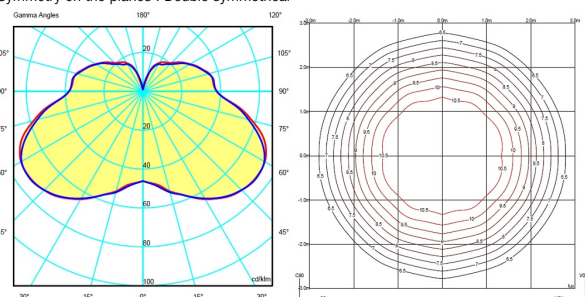

vibia@vibia.com www.vibia.com