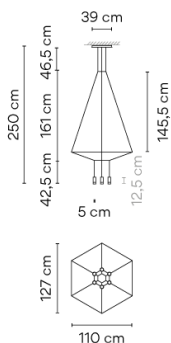

WIREFLOW

Design by Arik Levy.

VIBIA

Reference

0304.

Application

Hanging lamps

Installation type

Surface

Description

Wireflow designed by Arik Levy. A hanging lamp which reviews and updates the chandelier look through an exercise of simplification that explores its essence and enhances its outline with great delicacy and at the same time a strong formal presence. Its appearance, as a structure of fine cables finished with eight LED terminals, discretely connects with classic chandelier models, taking this type of lamp to a new, groundbreaking and futuristic dimension. Employing CREA product configurator software, the design can be modified to adapt to your specific project requirements.

Diffuser

Pressed-glass diffuser

Materials

Diffuser: Glass
Body: Aluminum
Horizontal rods: Steel
Ceiling rose: Steel

Finish

0304-04 Black lacquer (RAL 9005)

Sketch

Electrical characteristics

6 x LED 4,5W 350mA

Total 26.9 W