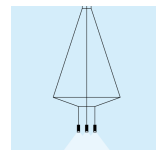

Light distribution

General lighting

Lamp for general lighting that equally distributes the light in all directions.