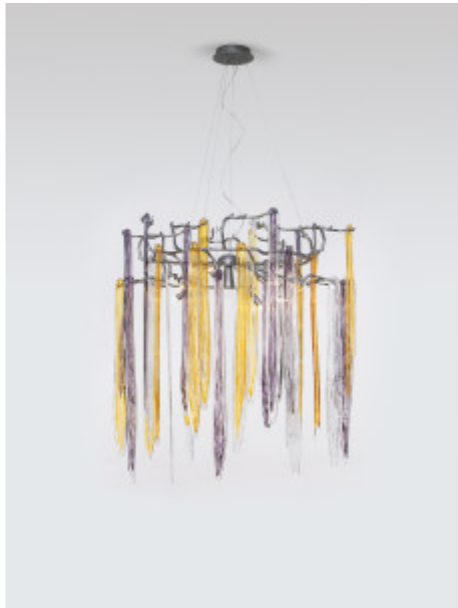

SERIP

Waterfall Torus Medium

REFERENCE CT3297/10

DESCRIPTION

Inspired by the movement of the flow of a waterfall that has an intrinsic verticality, the Waterfall collection plays with the duality of visually dense glass pieces and the minimalism of its bronze structure. The glasses in the collection are presented as fragments of water suspended and immobilized, and there are a wide variety of chromatic options, a feature that combined with the different colour finishes that can be applied to bronze makes it possible to combine decorative elements of various shades with a magnanimity that collection can bring to a space.