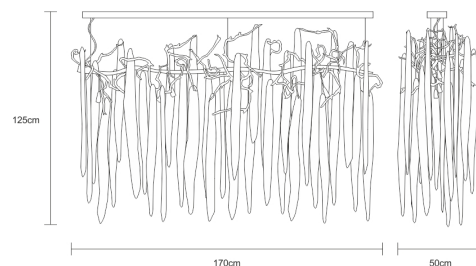

Finish shown here Metal CH | Glass 32+42+44

Designed and produced by hand in Portugal.

Serip reserves the right to make changes or improvements at any time it deems useful to guarantee the highest quality standards for its products.

TECHNICAL DRAWING

SERIP

TECHNICAL SPECIFICATIONS

MEASUREMENTS

FIXTURE SIZE & WEIGHT

Width 50.00cm / 20.00in

Height 110.00cm / 43.00in

Length 170.00cm / 67.00in

OAH Overall Height Min 125.00cm / 49.00in

OAH Overall Height Max 385.00cm / 152.00in

Weight 45.00kg / 99.00lb

PACKAGE SIZE & WEIGHT

(m)Package 1/2 0.85m x 1.00m x 2.03m
=1.73CBM

(in)Package 1/2 0.33in x 0.39in x 0.80in
=61.10ft³