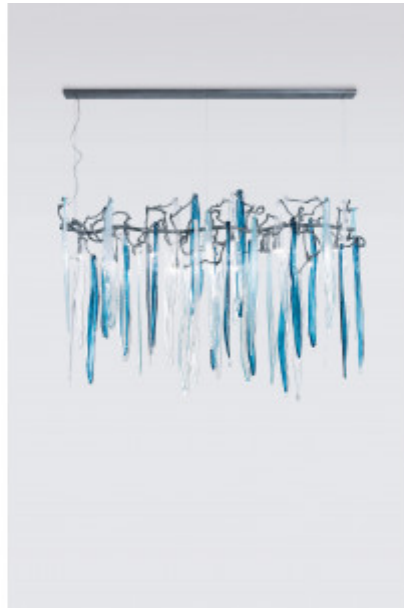

SERIP

Waterfall Rainbow Medium

REFERENCE CT3383/9

DESCRIPTION

Inspired by the movement of the flow of a waterfall that has an intrinsic verticality, the Waterfall collection plays with the duality of visually dense glass pieces and the minimalism of its bronze structure. The glasses in the collection are presented as fragments of water suspended and immobilized, and there are a wide variety of chromatic options, a feature that combined with the different colour finishes that can be applied to bronze makes it possible to combine decorative elements of various shades with a magnanimity that collection can bring to a space.

Finish shown here Metal CH | Glass 32+42+44

Designed and produced by hand in Portugal.

Serip reserves the right to make changes or improvements at any time it deems useful to guarantee the highest quality standards for its products.

Note The canopy has only the base finish colour. The metal finish is without patina or texture of another tone. Except for Talha and Black finishes.

SERIP