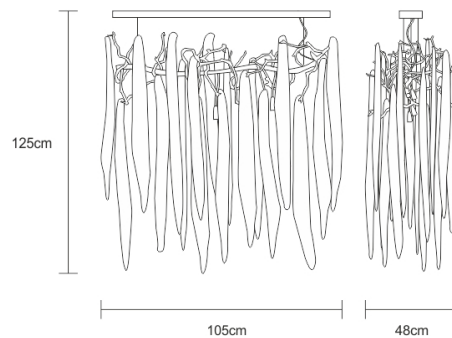

SERIP

Waterfall Rainbow Small

REFERENCE CT3382/7

DESCRIPTION

Inspired by the movement of the flow of a waterfall that has an intrinsic verticality, the Waterfall collection plays with the duality of visually dense glass pieces and the minimalism of its bronze structure. The glasses in the collection are presented as fragments of water suspended and immobilized, and there are a wide variety of chromatic options, a feature that combined with the different colour finishes that can be applied to bronze makes it possible to combine decorative elements of various shades with a magnanimity that collection can bring to a space.

Finish shown here Metal FP | Glass 15+28+44

Designed and produced by hand in Portugal.

Serip reserves the right to make changes or improvements at any time it deems useful to guarantee the highest quality standards for its products.

TECHNICAL DRAWING

SERIP

TECHNICAL SPECIFICATIONS

MEASUREMENTS

FIXTURE SIZE & WEIGHT

Width 48.00cm / 19.00in

Height 110.00cm / 43.00in

Length 105.00cm / 41.00in

OAH Overall Height Min 125.00cm / 49.00in

OAH Overall Height Max 385.00cm / 152.00in

Weight 27.00kg / 60.00lb

PACKAGE SIZE & WEIGHT

(m)Package 1/2 1.15m x 0.95m x 1.15m

=1.26CBM

(in)Package 1/2 0.45in x 0.37in x 0.45in