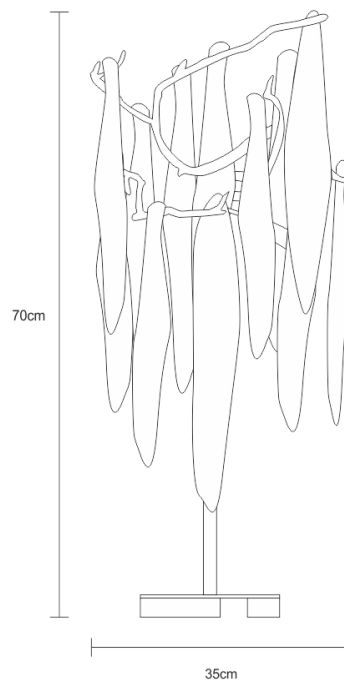

TECHNICAL DRAWING