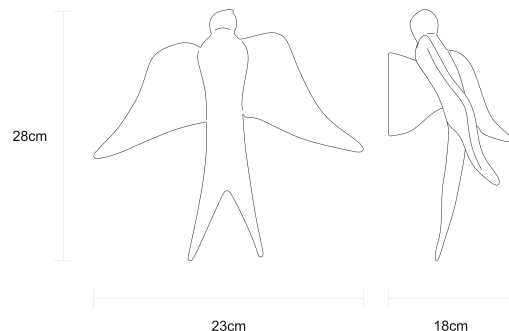

TECHNICAL DRAWING