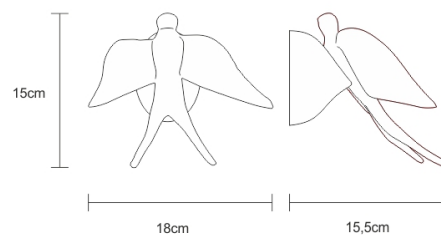

TECHNICAL DRAWING

SERIP

TECHNICAL SPECIFICATIONS

MEASUREMENTS

FIXTURE SIZE & WEIGHT

Width 18.00cm / 7.00in

Height 15.00cm / 6.00in

Depth 15.00cm / 6.00in

Weight 1.00kg / 3.00lb

PACKAGE SIZE & WEIGHT

(m)Package 1/2 0.50m x 0.45m x 0.50m
=0.11CBM

(in)Package 1/2 0.20in x 0.18in x 0.20in
=3.90ft³

ELECTRIC FEATURE

Installation Ceiling

IP degree IP 20

220-240V 50Hz-60Hz