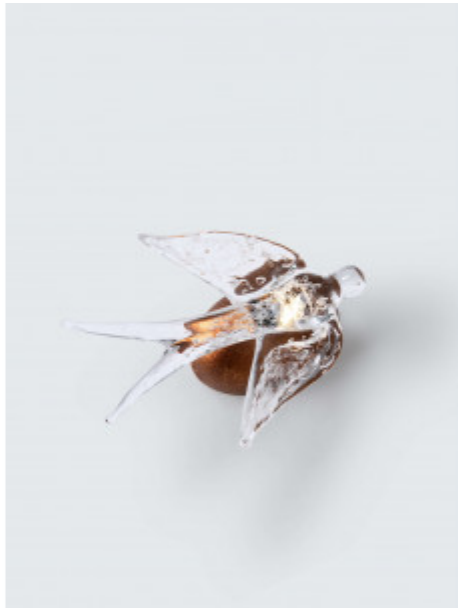

SERIP

Voa Tytleri Medium

REFERENCE AP1513/1

DESCRIPTION

Inspired by Portuguese soul and a dramatic game of shadows and light. This marvellous species of swallows known as "Hirundo Rustica" presents spectacular ballets where they paint the skies like ballerinas. Their funnel-shaped bodies are also a Portuguese icon, which translates our soul in movements and shapes. The unfindable configurations that they perform allow this singular collection to create beautiful visual compositions. Either in suspension or standing on the walls, they create a dramatic game of shadows and light. Also, they can stay aligned, side by side, in an extreme organic and sharp textured tree branch creating extraordinary contrasts with the smooth and fluid shapes of their bodies. Ideal for any orientation composition, creating games of shadows and light for classic and contemporary interiors. Perfect for hospitality projects.