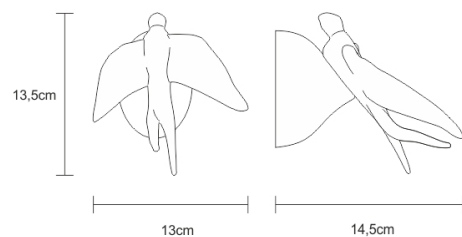

TECHNICAL DRAWING