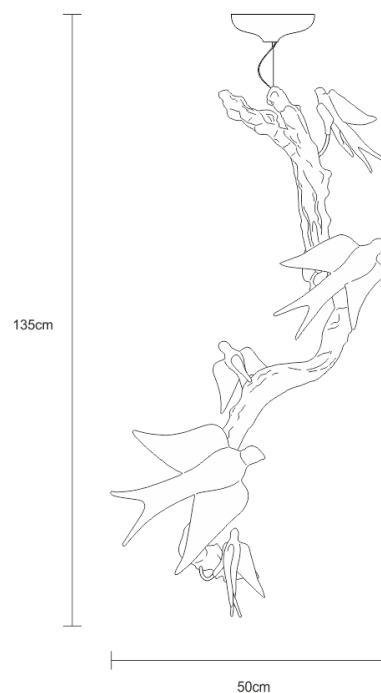

TECHNICAL DRAWING

SERIP

TECHNICAL SPECIFICATIONS

MEASUREMENTS

FIXTURE SIZE & WEIGHT

Diameter 40.00cm / 16.00in

Height 115.00cm / 45.00in

OAH Overall Height Min 135.00cm / 53.00in

OAH Overall Height Max 385.00cm / 152.00in

Weight 20.00kg / 44.00lb

PACKAGE SIZE & WEIGHT

(m)Package 1/2 1.00m x 0.77m x 1.25m

=0.96CBM

(in)Package 1/2 0.39in x 0.30in x 0.49in

=33.90ft³

ELECTRIC FEATURE