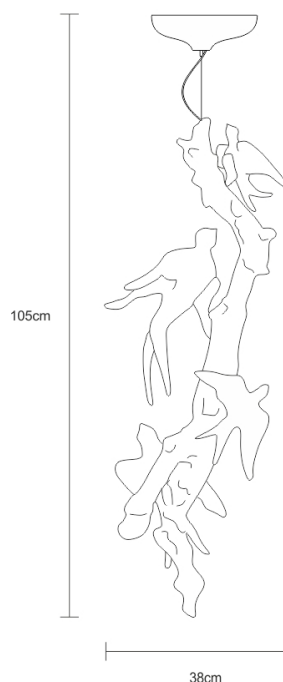

TECHNICAL DRAWING

SERIP

TECHNICAL SPECIFICATIONS

MEASUREMENTS

FIXTURE SIZE & WEIGHT

Diameter 40.00cm / 16.00in

Height 85.00cm / 33.00in

OAH Overall Height Min 105.00cm / 41.00in

OAH Overall Height Max 355.00cm / 140.00in

Weight 15.00kg / 33.00lb

PACKAGE SIZE & WEIGHT

(m)Package 1/2 0.95m x 0.54m x 0.95m
=0.49CBM

(in)Package 1/2 0.37in x 0.21in x 0.37in
=17.30ft³

ELECTRIC FEATURE

Installation Ceiling