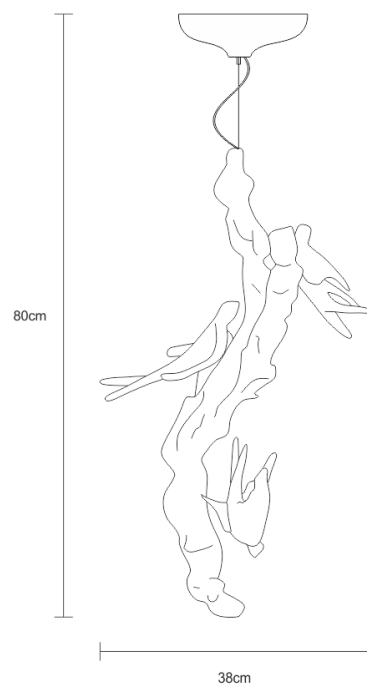

TECHNICAL DRAWING