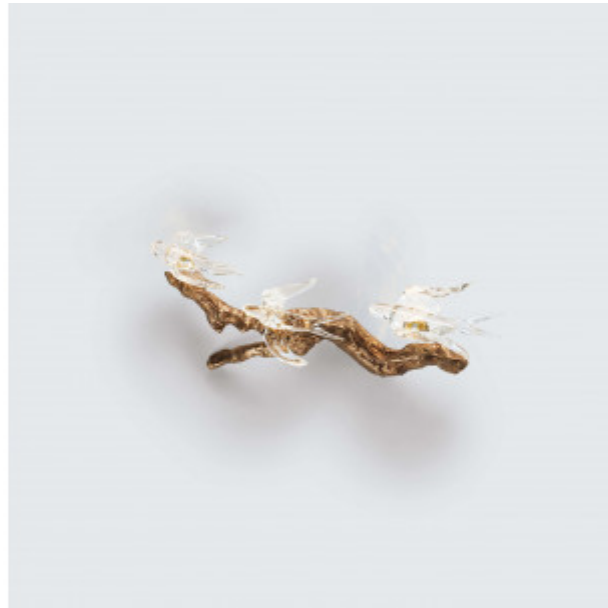

SERIP

Voa Porch Medium

REFERENCE AP1511/3

DESCRIPTION

Inspired by Portuguese soul and a dramatic game of shadows and light. This marvellous species of swallows known as "Hirundo Rustica" presents spectacular ballets where they paint the skies like ballerinas. Their funnel-shaped bodies are also a Portuguese icon, which translates our soul in movements and shapes. The unfindable configurations that they perform allow this singular collection to create beautiful visual compositions. Either in suspension or standing on the walls, they create a dramatic game of shadows and light. Also, they can stay aligned, side by side, in an extreme organic and sharp textured tree branch creating extraordinary contrasts with the smooth and fluid shapes of their bodies. Ideal for any orientation composition, creating games of shadows and light for classic and contemporary interiors. Perfect for hospitality projects.

Finish shown here Metal FO | Glass 10

Designed and produced by hand in Portugal.

Serip reserves the right to make changes or improvements at any time it deems useful to guarantee the highest quality standards for its products.