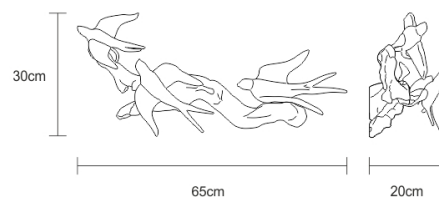

TECHNICAL DRAWING

SERIP

TECHNICAL SPECIFICATIONS

MEASUREMENTS

FIXTURE SIZE & WEIGHT

Width 65.00cm / 26.00in
Height 30.00cm / 12.00in
Depth 20.00cm / 8.00in
Weight 10.00kg / 22.00lb

PACKAGE SIZE & WEIGHT

(m)Package 1/2 0.50m x 0.45m x 0.50m
=0.11CBM
(in)Package 1/2 0.20in x 0.18in x 0.20in
=3.90ft³