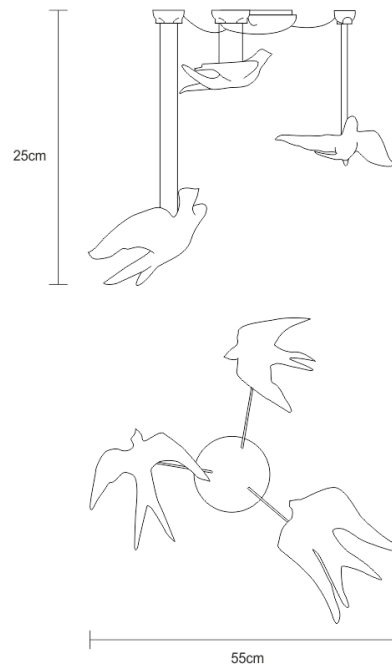

TECHNICAL DRAWING

SERIP

TECHNICAL SPECIFICATIONS

MEASUREMENTS

FIXTURE SIZE & WEIGHT

Diameter 55.00cm / 22.00in

OAH Overall Height Min 25.00cm / 10.00in

OAH Overall Height Max 180.00cm / 71.00in