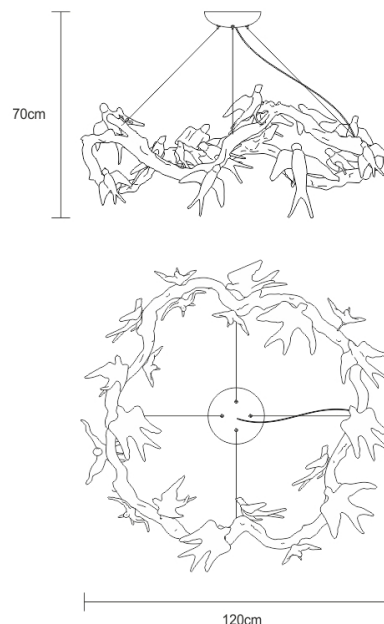

TECHNICAL DRAWING

SERIP

TECHNICAL SPECIFICATIONS

MEASUREMENTS

FIXTURE SIZE & WEIGHT

Diameter 120.00cm / 47.00in

Height 65.00cm / 26.00in

OAH Overall Height Min 70.00cm / 28.00in

OAH Overall Height Max 330.00cm / 130.00in

Weight 55.00kg / 121.00lb

PACKAGE SIZE & WEIGHT

(m)Package 1/2 1.25m x 0.77m x 1.25m

=1.20CBM

(in)Package 1/2 0.49in x 0.30in x 0.49in

=42.40ft³

ELECTRIC FEATURE