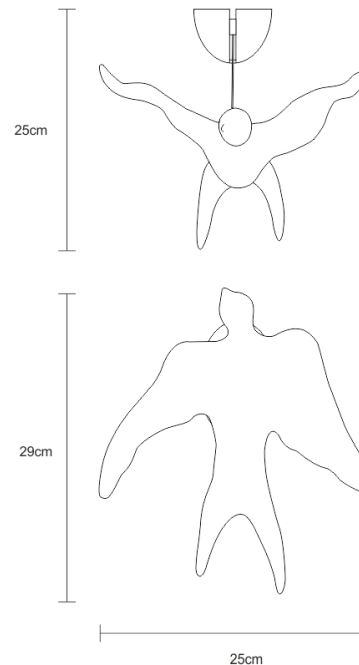

TECHNICAL DRAWING

SERIP

TECHNICAL SPECIFICATIONS

MEASUREMENTS

FIXTURE SIZE & WEIGHT

Width 25.00cm / 10.00in

Height 17.00cm / 7.00in

Length 29.00cm / 11.00in

OAH Overall Height Min 25.00cm / 10.00in

OAH Overall Height Max 290.00cm / 114.00in

Weight 1.00kg / 3.00lb

PACKAGE SIZE & WEIGHT

(m)Package 1/2 0.43m x 0.33m x 0.43m

=0.06CBM

(in)Package 1/2 0.17in x 0.13in x 0.17in

=2.10ft³

ELECTRIC FEATURE

Installation Ceiling

IP degree IP 20

220-240V 50Hz-60Hz

Max Power Consumption 3W

Light Sources

1 x LED