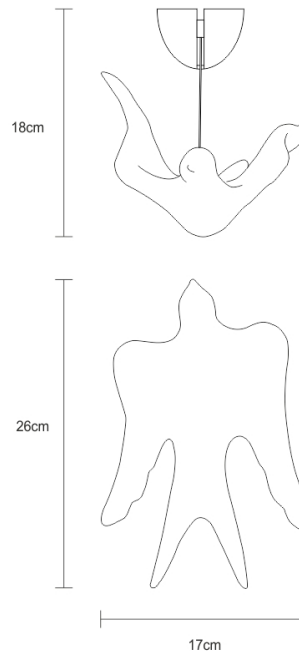

TECHNICAL DRAWING

SERIP

TECHNICAL SPECIFICATIONS

MEASUREMENTS

FIXTURE SIZE & WEIGHT

Width 17.00cm / 7.00in

Height 10.00cm / 4.00in

Length 26.00cm / 10.00in

OAH Overall Height Min 18.00cm / 7.00in

OAH Overall Height Max 290.00cm / 114.00in

Weight 1.00kg / 2.00lb

PACKAGE SIZE & WEIGHT

(m)Package 1/2 0.43m x 0.33m x 0.43m

=0.06CBM

(in)Package 1/2 0.17in x 0.13in x 0.17in

=2.10ft³

ELECTRIC FEATURE

Installation Ceiling

IP degree IP 20

220-240V 50Hz-60Hz

Max Power Consumption 3W

Light Sources

1 x LED