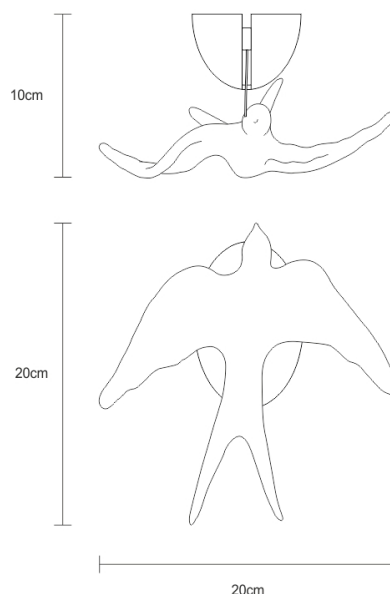

TECHNICAL DRAWING

SERIP

TECHNICAL SPECIFICATIONS

MEASUREMENTS

FIXTURE SIZE & WEIGHT

Width 20.00cm / 8.00in

Height 7.00cm / 3.00in

Length 20.00cm / 8.00in

OAH Overall Height Min 10.00cm / 4.00in

OAH Overall Height Max 290.00cm / 114.00in

Weight 1.00kg / 1.00lb

PACKAGE SIZE & WEIGHT

(m)Package 1/2 0.43m x 0.33m x 0.43m

=0.06CBM

(in)Package 1/2 0.17in x 0.13in x 0.17in