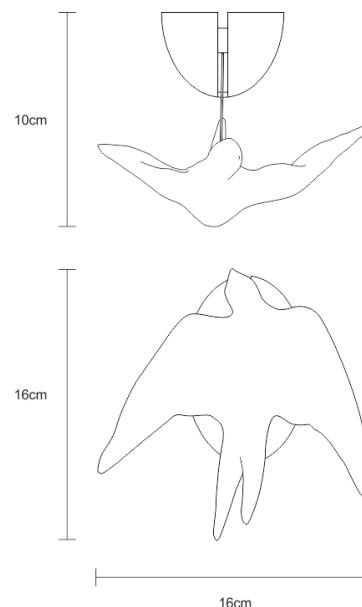

TECHNICAL DRAWING

SERIP

TECHNICAL SPECIFICATIONS

MEASUREMENTS

FIXTURE SIZE & WEIGHT

Width 16.00cm / 6.00in

Height 6.00cm / 2.00in

Length 16.00cm / 6.00in

OAH Overall Height Min 10.00cm / 4.00in

OAH Overall Height Max 290.00cm / 114.00in

Weight 0.00kg / 1.00lb

PACKAGE SIZE & WEIGHT

(m)Package 1/2 0.43m x 0.33m x 0.43m

=0.06CBM

(in)Package 1/2 0.17in x 0.13in x 0.17in