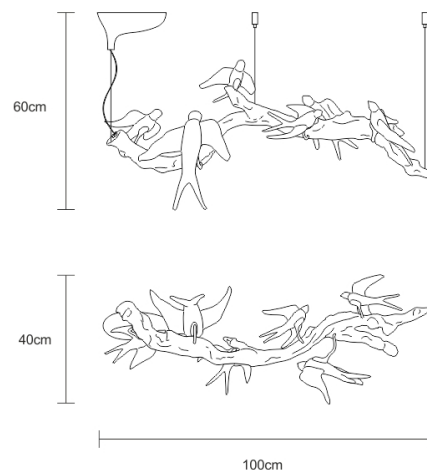

TECHNICAL DRAWING