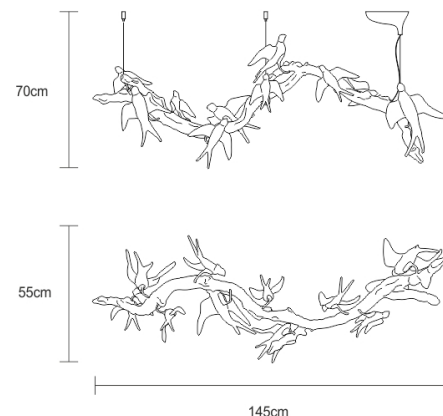

TECHNICAL DRAWING