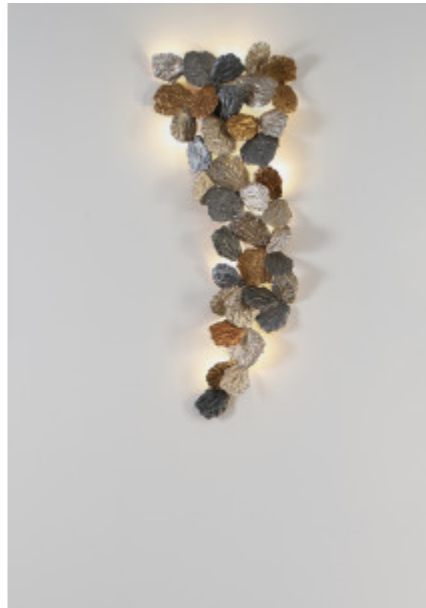

## Pathleaf Vine Small

REFERENCE AP1501/12

### DESCRIPTION

Inspired by a dense path of random falling leaves. As a lighting wonder, the Pathleaf Collection exists in high contrast for a differential and artistic outcome. It is quite a dramatic collection, closely connected to its nature inspiration, presented almost as an art installation, being able to embrace different designs and extensions. The Pathleaf allows modular choices and indirect light, conveying a visual arrangement of great dynamism and an organic complement for wall and ceiling decorations, just like a real natural painting of organic sculpture. Ideal for decoration of walls and ceilings with an artistic expression.