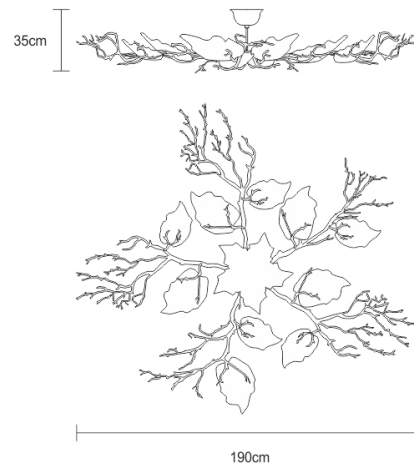

TECHNICAL DRAWING

TECHNICAL SPECIFICATIONS

MEASUREMENTS

FIXTURE SIZE & WEIGHT

Diameter 190.00cm / 75.00in

Height 35.00cm / 14.00in

Weight 34.00kg / 75.00lb

PACKAGE SIZE & WEIGHT

(m)Package 1/2 1.98m x 0.59m x 1.86m
=2.17CBM

(in)Package 1/2 0.78in x 0.23in x 0.73in
=76.60ft³

ELECTRIC FEATURE

Installation Ceiling

IP degree IP 20

220-240V 50Hz-60Hz

Max Power Consumption 600W

Light Sources