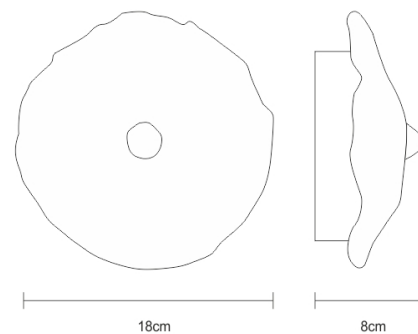

TECHNICAL DRAWING

TECHNICAL SPECIFICATIONS

MEASUREMENTS

FIXTURE SIZE & WEIGHT

Diameter 18.00cm / 7.00in

Depth 8.00cm / 3.00in

Weight 1.00kg / 2.00lb

PACKAGE SIZE & WEIGHT

(m)Package 1/2 0.64m x 0.46m x 0.64m
=0.19CBM

(in)Package 1/2 0.25in x 0.18in x 0.25in
=6.70ft³

CERTIFICATIONS

ELECTRIC FEATURE

Installation Ceiling
IP degree IP 20

220-240V 50Hz-60Hz
Max Power Consumption 6W
Light Sources
6 x LED STRIP