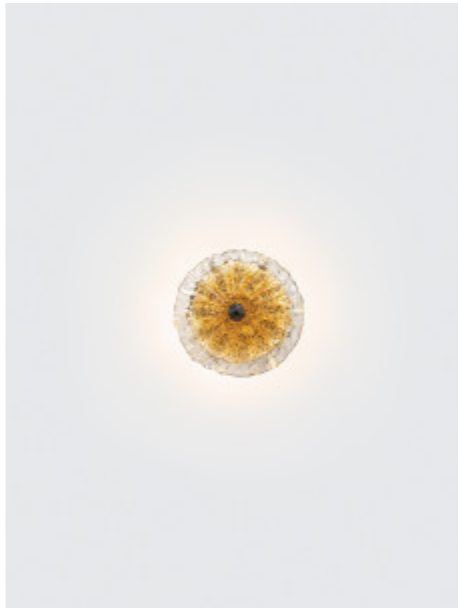

Nenufar Aura Small

REFERENCE AP1457

DESCRIPTION

Ethereal and whimsical, the Nenufar Collection stands closely connected to its direct inspiration, the aqueous nature. Beyond its particular dense structure and closed shape in some designs, it seeks an uncanny levitating sense, allowing multiple perspectives through the carefully crafted Murano glass pieces. Through the glass specifications, the Nenufar achieves diffuse lighting providing an alluring romantic sense, reminiscent of the natural beauty of nature. Ideal for delicate interiors of vertical architecture.

Finish shown here Metal PR | Glass 06

Designed and produced by hand in Portugal.

Serip reserves the right to make changes or improvements at any time it deems useful to guarantee the highest quality standards for its products.

Gold (FO)

Talha (TA)

Note The canopy has only the base finish colour. The metal finish is without patina or texture of another tone. Except for Talha and Black finishes.

SERIP