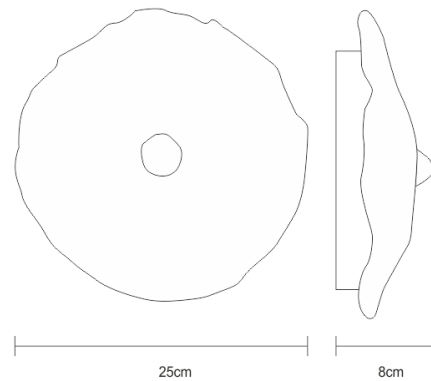

TECHNICAL DRAWING

TECHNICAL SPECIFICATIONS

MEASUREMENTS

FIXTURE SIZE & WEIGHT

Diameter 25.00cm / 10.00in

Depth 8.00cm / 3.00in

Weight 2.00kg / 4.00lb

PACKAGE SIZE & WEIGHT

(m)Package 1/2 0.64m x 0.46m x 0.64m
=0.19CBM

(in)Package 1/2 0.25in x 0.18in x 0.25in
=6.70ft³

CERTIFICATIONS

ELECTRIC FEATURE

Installation Ceiling
IP degree IP 20

220-240V 50Hz-60Hz
Max Power Consumption 8W
Light Sources
8 x LED STRIP