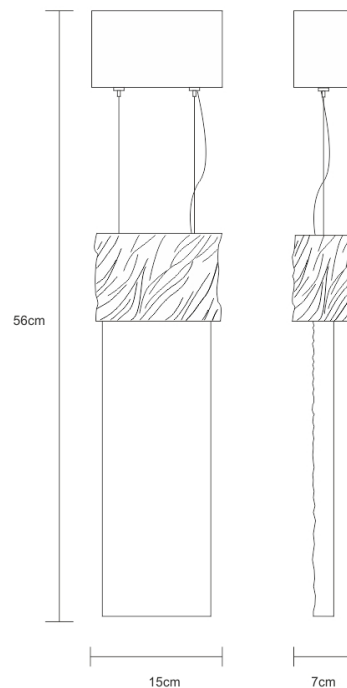

TECHNICAL DRAWING