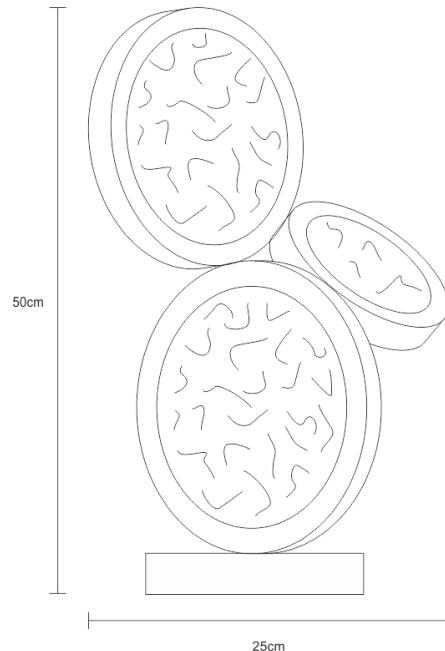

TECHNICAL DRAWING

SERIP

TECHNICAL SPECIFICATIONS

MEASUREMENTS

FIXTURE SIZE & WEIGHT

Diameter 25.00cm / 10.00in

Height 50.00cm / 20.00in

Weight 8.00kg / 18.00lb

PACKAGE SIZE & WEIGHT

(m)Package 1/2 0.64m x 0.46m x 0.64m
=0.19CBM

(in)Package 1/2 0.25in x 0.18in x 0.25in
=6.70ft³

ELECTRIC FEATURE

Installation Ceiling

IP degree IP 20

220-240V 50Hz-60Hz
Max Power Consumption 21W