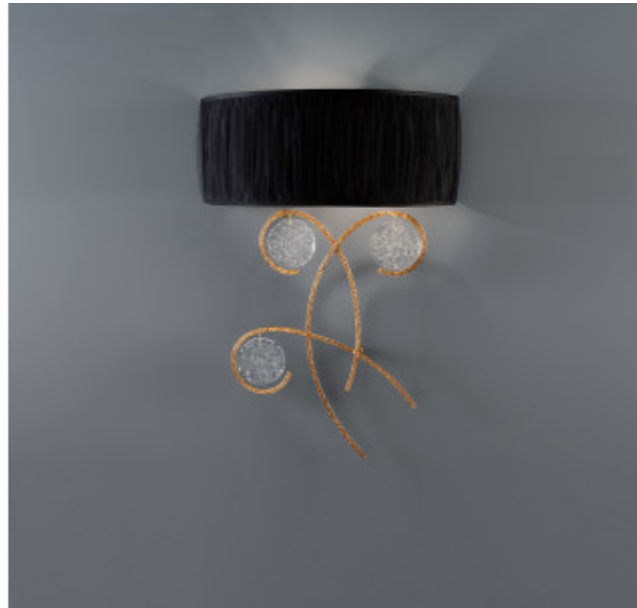

## Lines Crotchet Right

REFERENCE AP1508/2

### DESCRIPTION

Delicate and with overflowing motion, this collection is inspired by musical notes and its conceptual graphic visualization. The inspiring twist and turn of the structure bronze lines represent melodies, music and symphonies, complete with the trembling pattern of the glass which represents the vibration of sound by itself. Ideal for singular light points in common rooms of classic and contemporary interiors.

**Finish shown here** Metal FO | Glass 10