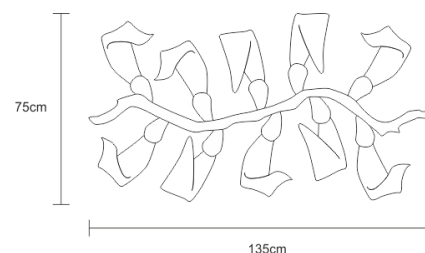

TECHNICAL DRAWING