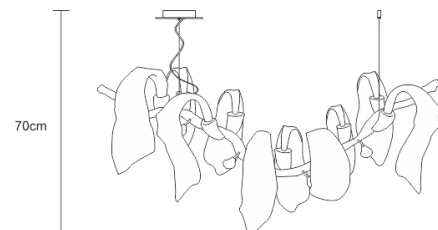

TECHNICAL DRAWING