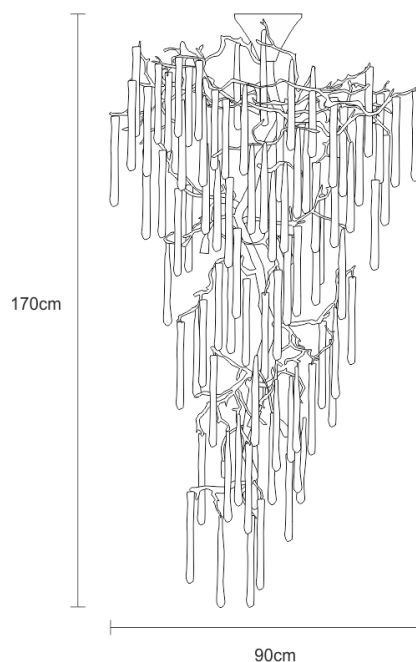

SERIP

Glamour Stalactite Small

REFERENCE CT3234/15

DESCRIPTION

Inspired by Winter nature, where trees become sculptures of icy drops. Following a vertical and horizontal visual guide, the Glamour Collection represents winter's nature where trees turn into ice sculptures. These lighting installations with inherent organic presence spread downwards and along with ceilings and walls, being able to be an effectively adaptable piece in any interior. Regardless of the model design, the collection exposes an interesting dualism of weights and materials, in a varied range of chromatic and finishing options to be chosen for each project. The possibility to create any kind of colour combination opens the way to a versatile outcome, establishing a limitless key-piece. Ideal for areas where vertical and horizontal majestic extensions are possible.

Finish shown here Metal FP | Glass 15 + 26 + 28

Designed and produced by hand in Portugal.

Serip reserves the right to make changes or improvements at any time it deems useful to guarantee the highest quality standards for its products.

TECHNICAL DRAWING

SERIP

TECHNICAL SPECIFICATIONS

MEASUREMENTS

FIXTURE SIZE & WEIGHT

Diameter 90.00cm / 35.00in

Height 170.00cm / 67.00in

Weight 33.00kg / 73.00lb

PACKAGE SIZE & WEIGHT

(m)Package 1/2 1.00m x 1.10m x 1.75m
=1.93CBM

(in)Package 1/2 0.39in x 0.43in x 0.69in
=68.10ft³

ELECTRIC FEATURE

Installation Ceiling
IP degree IP 20

220-240V 50Hz-60Hz
Max Power Consumption 600W
Light Sources
15 x G9 Max 40W