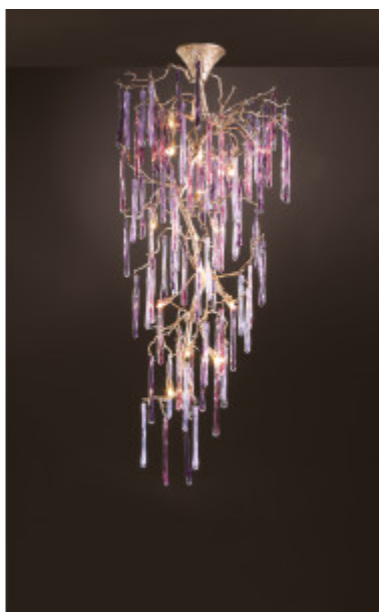

SERIP

Glamour Stalactite Small

REFERENCE CT3234/15

DESCRIPTION

Inspired by Winter nature, where trees become sculptures of icy drops. Following a vertical and horizontal visual guide, the Glamour Collection represents winter's nature where trees turn into ice sculptures. These lighting installations with inherent organic presence spread downwards and along with ceilings and walls, being able to be an effectively adaptable piece in any interior. Regardless of the model design, the collection exposes an interesting dualism of weights and materials, in a varied range of chromatic and finishing options to be chosen for each project. The possibility to create any kind of colour combination opens the way to a versatile outcome, establishing a limitless key-piece. Ideal for areas where vertical and horizontal majestic extensions are possible.