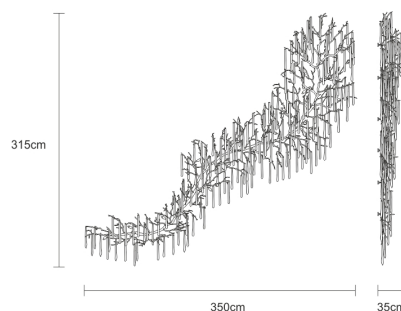

SERIP

Glamour Icicle Large

REFERENCE AP1447/24

DESCRIPTION

TECHNICAL DRAWING

SERIP

Inspired by Winter nature, where trees become sculptures of icy drops. Following a vertical and horizontal visual guide, the Glamour Collection represents winter's nature where trees turn into ice sculptures. These lighting installations with inherent organic presence spread downwards and along with ceilings and walls, being able to be an effectively adaptable piece in any interior. Regardless of the model design, the collection exposes an interesting dualism of weights and materials, in a varied range of chromatic and finishing options to be chosen for each project. The possibility to create any kind of colour combination opens the way to a versatile outcome, establishing a limitless key-piece. Ideal for areas where vertical and horizontal majestic extensions are possible.

SERIP

TECHNICAL SPECIFICATIONS

MEASUREMENTS

FIXTURE SIZE & WEIGHT

Width 350.00cm / 138.00in
Height 315.00cm / 124.00in
Depth 35.00cm / 14.00in
Weight 70.00kg / 154.00lb

PACKAGE SIZE & WEIGHT

(m)Package 1/2 1.00m x 0.60m x 2.50m
=1.50CBM
(in)Package 1/2 0.39in x 0.24in x 0.98in
=53.00ft³