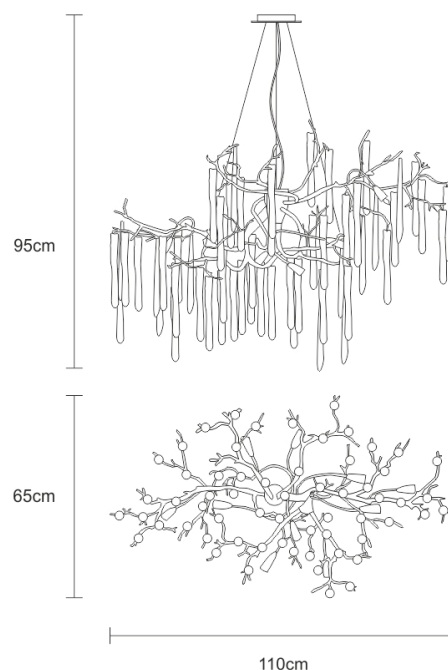

Glamour Hoarfrost

REFERENCE CT3264/12

DESCRIPTION

Inspired by Winter nature, where trees become sculptures of icy drops. Following a vertical and horizontal visual guide, the Glamour Collection represents winter's nature where trees turn into ice sculptures. These lighting installations with inherent organic presence spread downwards and along with ceilings and walls, being able to be an effectively adaptable piece in any interior. Regardless of the model design, the collection exposes an interesting dualism of weights and materials, in a varied range of chromatic and finishing options to be chosen for each project. The possibility to create any kind of colour combination opens the way to a versatile outcome, establishing a limitless key-piece. Ideal for areas where vertical and horizontal majestic extensions are possible.

TECHNICAL DRAWING

TECHNICAL SPECIFICATIONS

MEASUREMENTS

FIXTURE SIZE & WEIGHT

Width 65.00cm / 26.00in

Height 70.00cm / 28.00in

Lenght 110.00cm / 43.00in

OAH Overall Heigth Min 95.00cm / 37.00in

OAH Overall Heigth Max 340.00cm / 134.00in

Weight 20.00kg / 44.00lb

PACKAGE SIZE & WEIGHT

(m)Package 1/2 0.90m x 0.94m x 1.90m
=1.61CBM

(in)Package 1/2 0.35in x 0.37in x 0.75in
=56.80ft³

ELECTRIC FEATURE

Installation Ceiling
IP degree IP 20