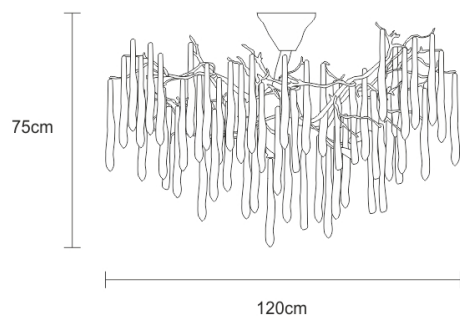

SERIP

Glamour Glaze Large

REFERENCE CT3232/12

DESCRIPTION

Inspired by Winter nature, where trees become sculptures of icy drops. Following a vertical and horizontal visual guide, the Glamour Collection represents winter's nature where trees turn into ice sculptures. These lighting installations with inherent organic presence spread downwards and along with ceilings and walls, being able to be an effectively adaptable piece in any interior. Regardless of the model design, the collection exposes an interesting dualism of weights and materials, in a varied range of chromatic and finishing options to be chosen for each project. The possibility to create any kind of colour combination opens the way to a versatile outcome, establishing a limitless key-piece. Ideal for areas where vertical and horizontal majestic extensions are possible.

Finish shown here Metal FP | Glass 17 + 41 + 44

Designed and produced by hand in Portugal.

Serip reserves the right to make changes or improvements at any time it deems useful to guarantee the highest quality standards for its products.

TECHNICAL DRAWING

SERIP

TECHNICAL SPECIFICATIONS

MEASUREMENTS

FIXTURE SIZE & WEIGHT

Diameter 120.00cm / 47.00in

Height 85.00cm / 33.00in

Weight 24.00kg / 53.00lb

PACKAGE SIZE & WEIGHT

(m)Package 1/2 1.18m x 1.00m x 1.20m
=1.42CBM

(in)Package 1/2 0.46in x 0.39in x 0.47in
=50.10ft³

ELECTRIC FEATURE

Installation Ceiling

IP degree IP 20

220-240V 50Hz-60Hz

Max Power Consumption 480W